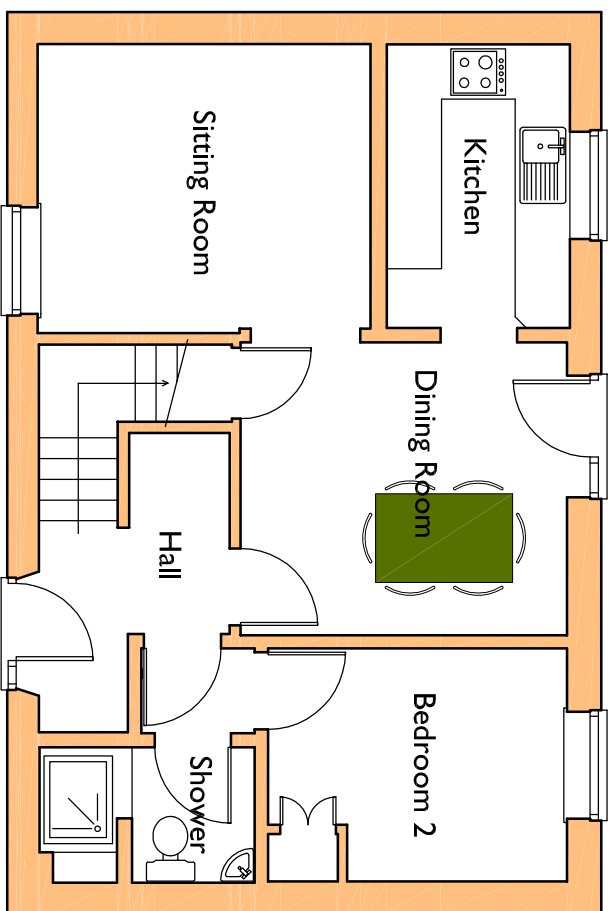

THE COW SHED

Westhope
Country
Retreats

<u>BEDROOM LAYOUT KEY</u>	
1	Double
2	Twin

Leading to
Enclosed Patio

01584 861617
01584 861527
07974 099029
manley.marianne@yahoo.co.uk
www.westhopecountryretreats.co.uk