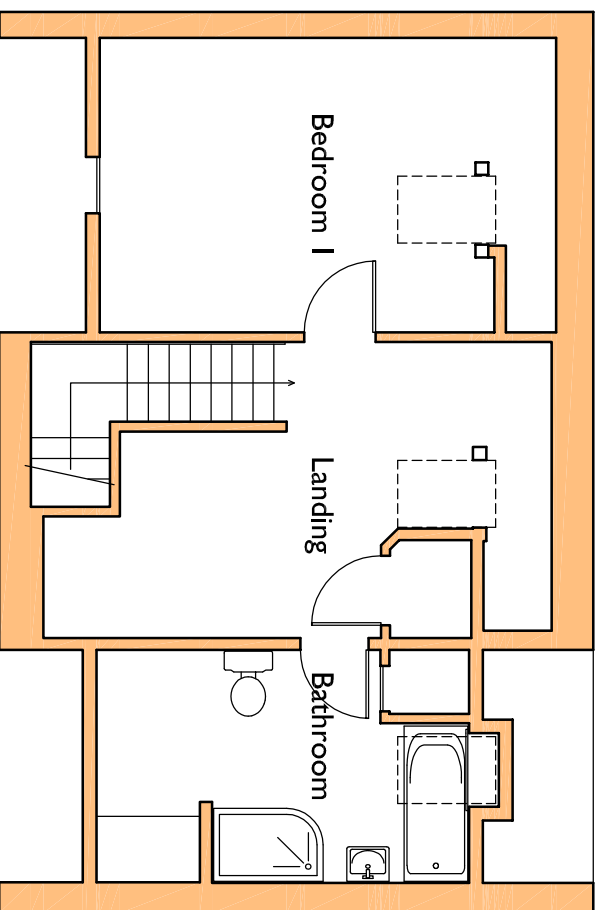

THE COW SHED

Westhope
Country
Retreats

<u>BEDROOM LAYOUT KEY</u>	
1	Double
2	Twin

Leading to
Enclosed Patio

01584 861617
01584 861527
07974 099029
manley.marianne@yahoo.co.uk
www.westhopecountryretreats.co.uk