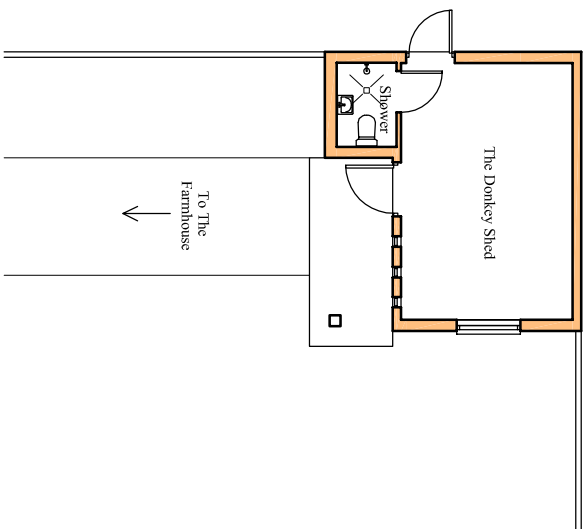

THE FARMHOUSE

First Floor Plan

**Westhope
Country
Retreats**

01584 861617
 01584 861527
 07974 099029
marianne@yahoo.co.uk
www.westhopecountryretreats.co.uk

BEDROOM LAYOUT KEY	
1	Super King
2	King
3	King
4	Twin
5	Double
6 /	Donkey Shed King