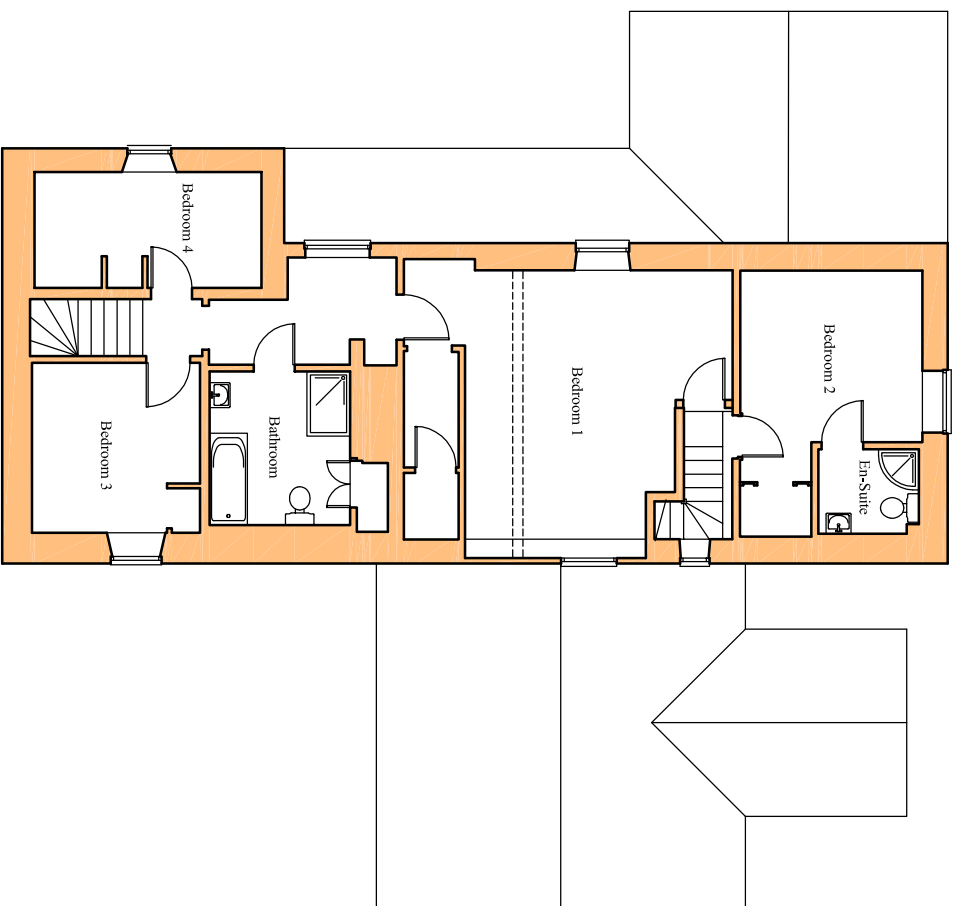

THE FARMHOUSE

First Floor Plan

**Westhope
Country
Retreats**

01584 861617
 01584 861527
 07974 099029
marianne@yahoo.co.uk
www.westhopecountryretreats.co.uk

BEDROOM LAYOUT KEY	
1	Super King
2	King
3	King
4	Twin
5	Double
6 /	Donkey Shed King