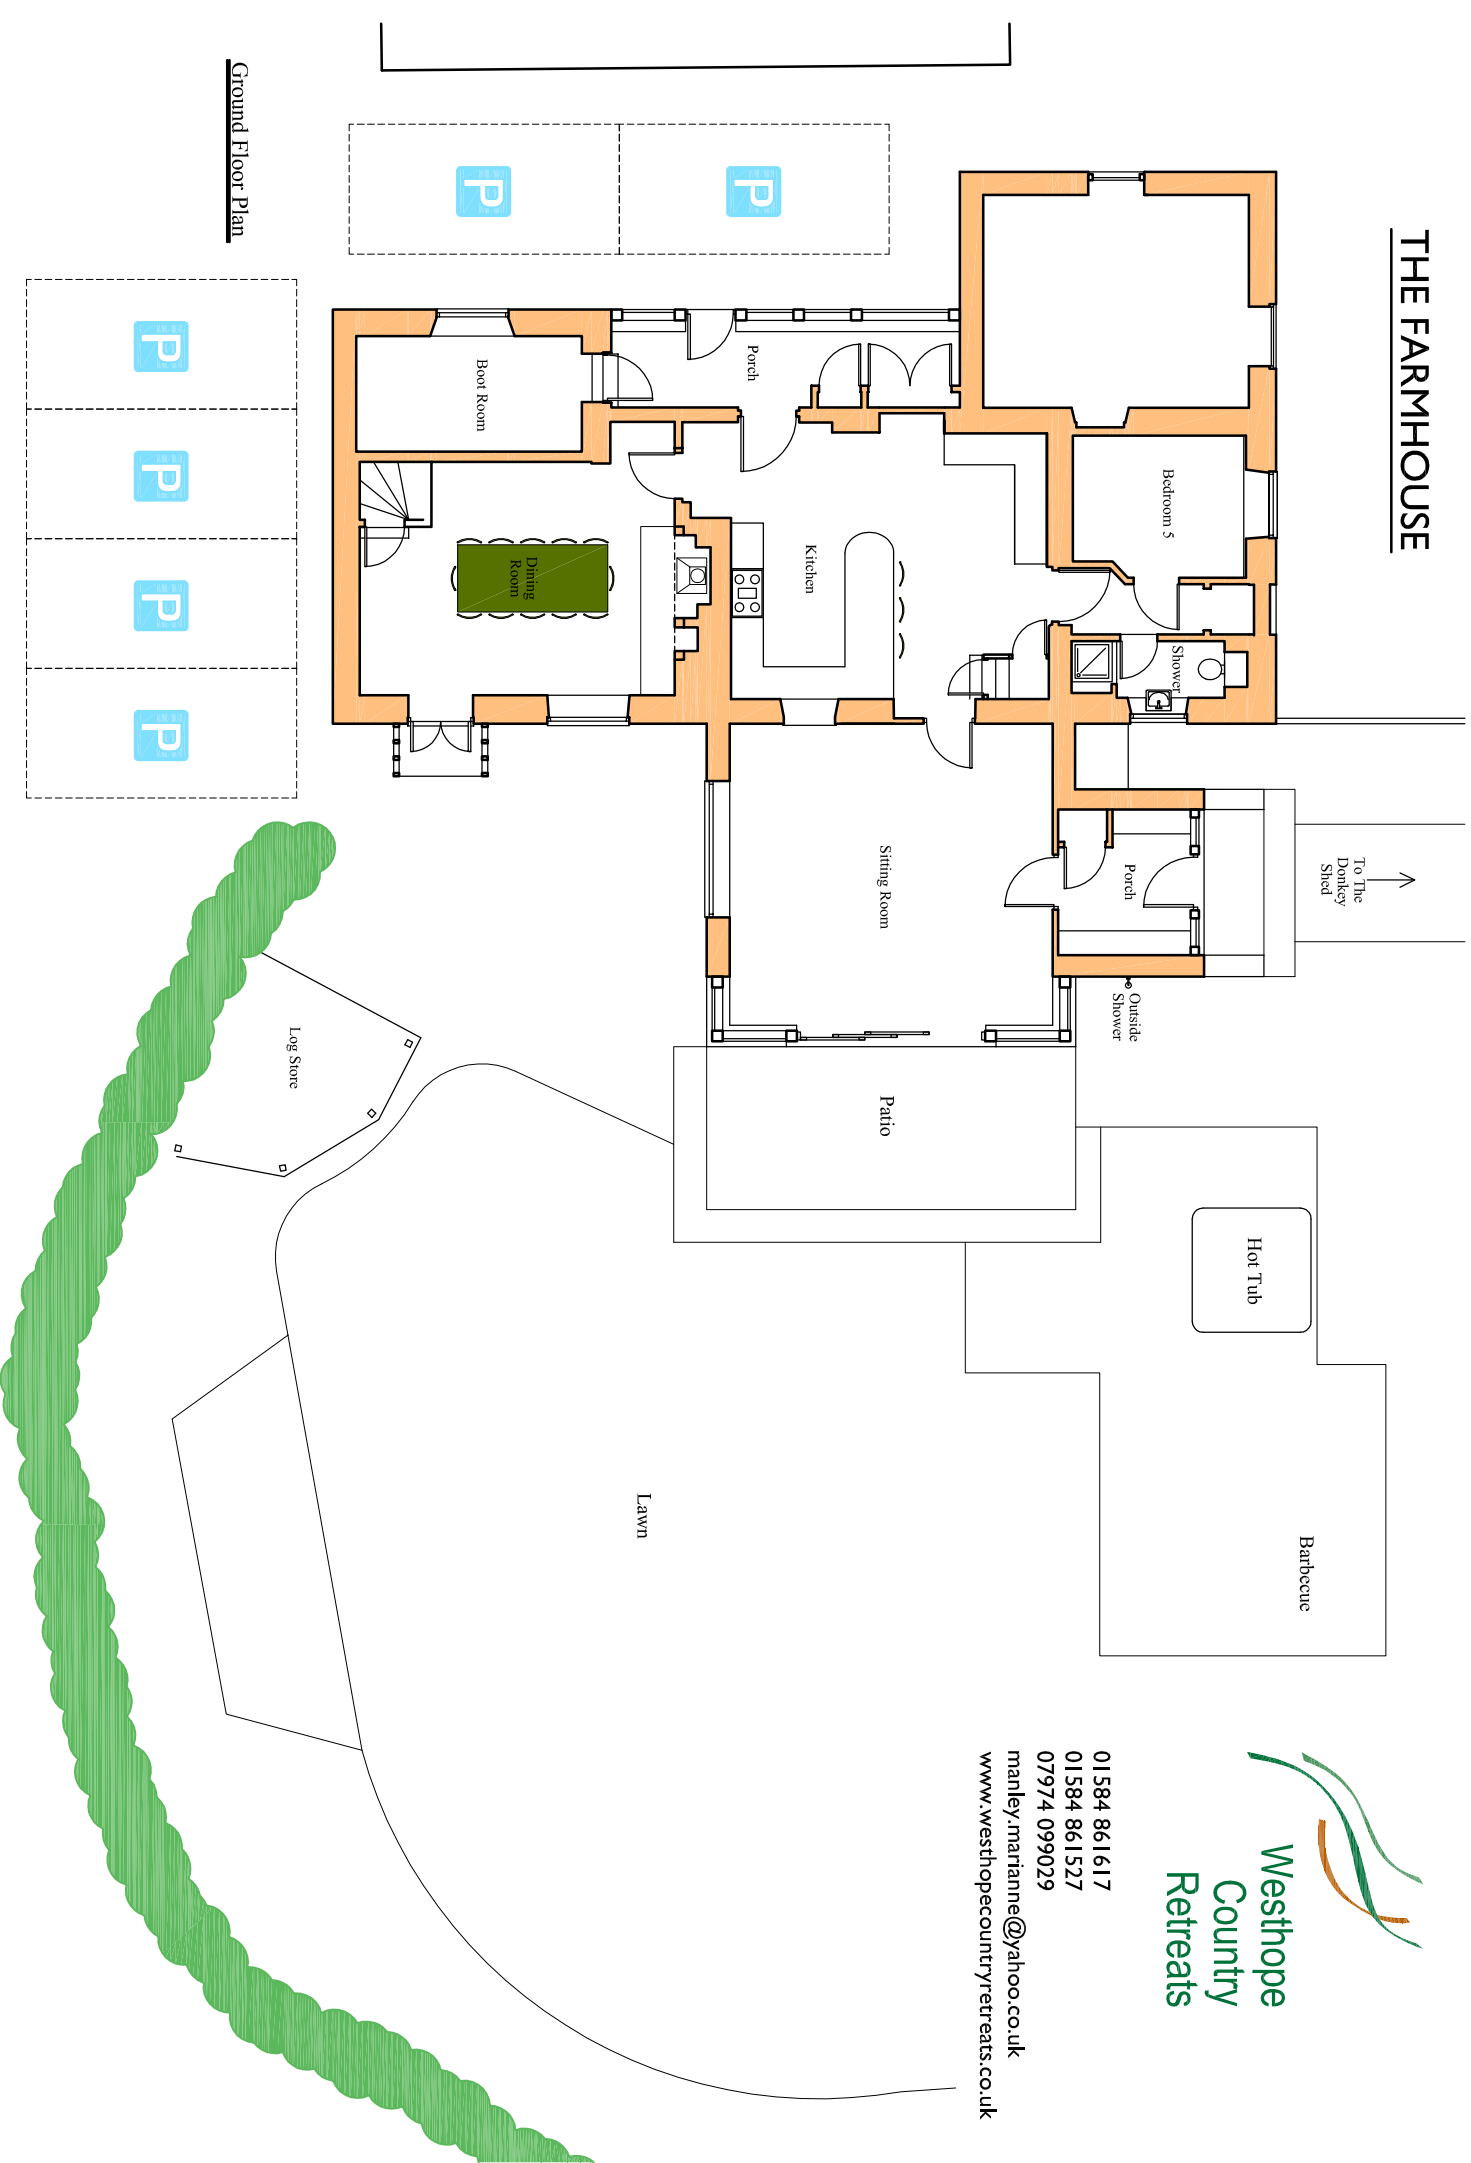

THE FARMHOUSE

Ground Floor Plan

01 584 861617
 01 584 861527
 07974 099029
manley.marianne@yahoo.co.uk
www.westhopecountryretreats.co.uk

PLEASE NOTE: THIS PROPERTY IS NOT SUITABLE FOR REDUCED MOBILITY. PLEASE CONTACT US TO DISCUSS YOUR REQUIREMENTS.