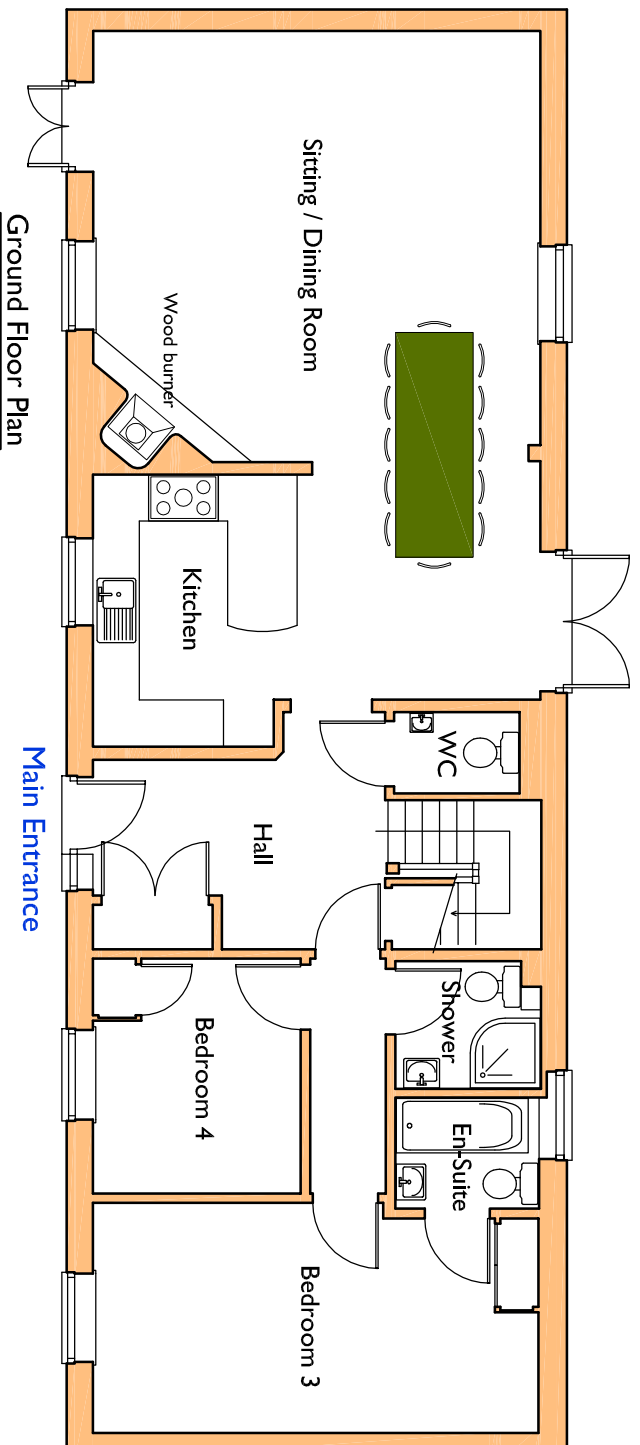

THE MILKING PARLOUR

**Shropshire
Holiday
Cottages**

01584 861617
01584 861527
07974 099029

manley.marianne@yahoo.co.uk
www.westhopcountrypretreats.co.uk

First Floor Plan

Leading to Enclosed Patio

Ground Floor Plan

Main Entrance

BEDROOM LAYOUT KEY

1	Double
2	Double
3	Family Room
4	Twin
5	Twin