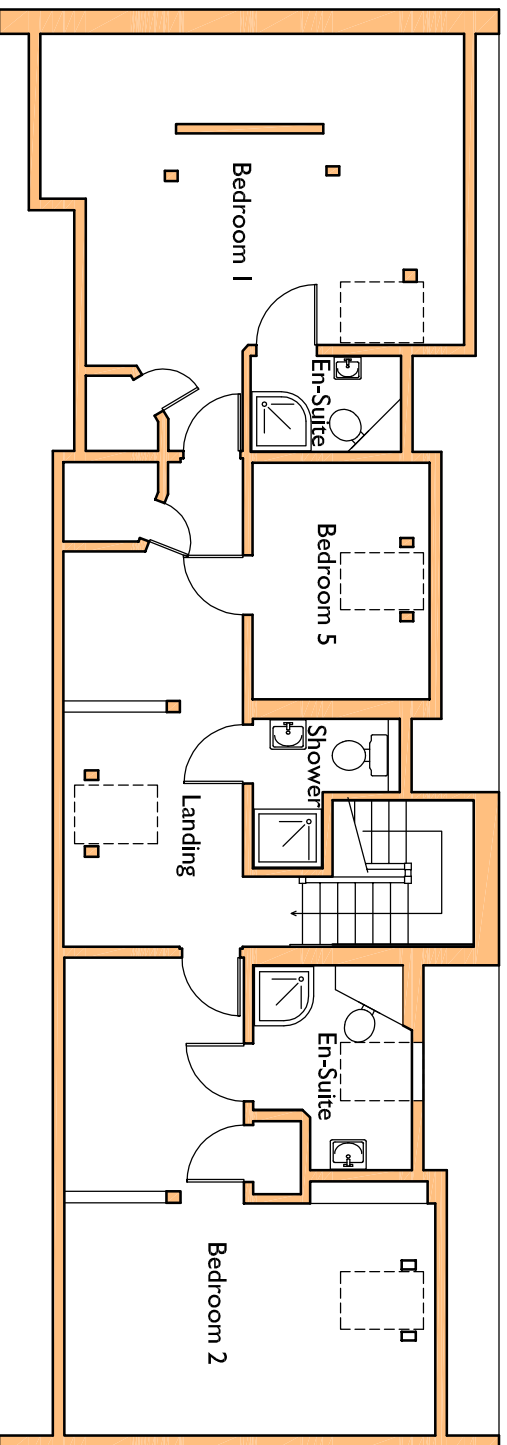

THE MILKING PARLOUR

**Shropshire
Holiday
Cottages**

01584 861617
01584 861527
07974 099029

manley.marianne@yahoo.co.uk
www.westhopcountrypretreats.co.uk

First Floor Plan

Leading to Enclosed Patio

Ground Floor Plan

Main Entrance

BEDROOM LAYOUT KEY

1	Double
2	Double
3	Family Room
4	Twin
5	Twin