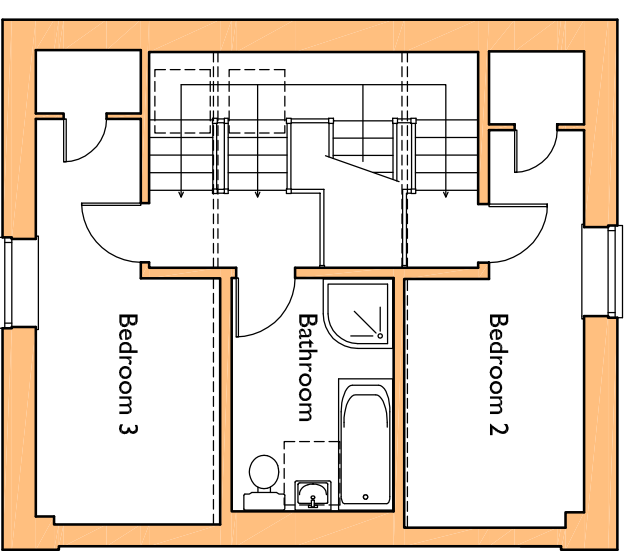

# THE WAIN HOUSE

Westhope  
Country  
Retreats

BEDROOM LAYOUT KEY	
1	Double
2	Double
3	Twin

01584 861617  
01584 861527  
07974 099029  
manley.marianne@yahoo.co.uk  
www.westhopecountryretreats.co.uk

Ground Floor Plan

First Floor Plan