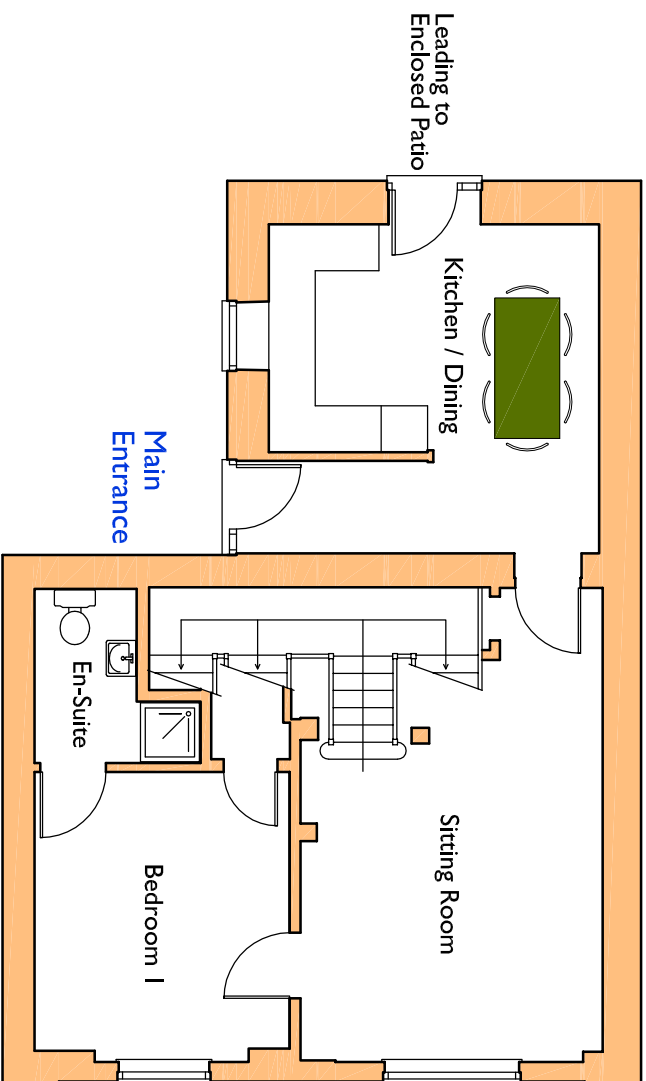

# THE WAIN HOUSE

Westhope  
Country  
Retreats

BEDROOM LAYOUT KEY	
1	Double
2	Double
3	Twin

01584 861617  
01584 861527  
07974 099029  
manley.marianne@yahoo.co.uk  
www.westhopecountryretreats.co.uk

Ground Floor Plan

First Floor Plan